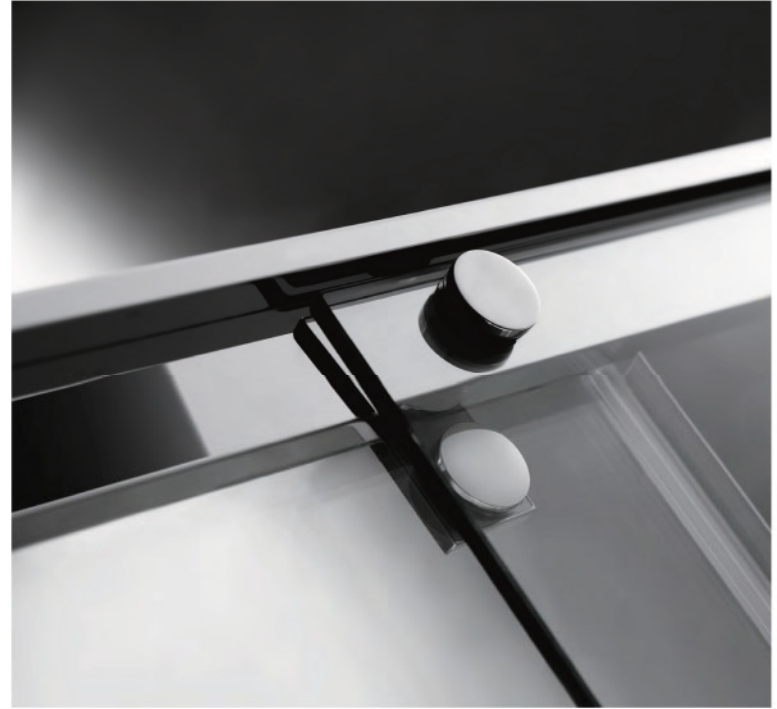

Track wall cover unifies with track through installation of wall cover and product upper pull rod, bottom water blocking strip. Through trinity fixing with wall cover, the structure is firm and steady; movable glass does not bear pressure, moving freely, lasting and durable, and with safer structure.

L-shaped stainless steel handle created by Bemway has concise design, square outside and round inside, made with complete manual work, safe and practical, suitable for large shower room product.

As proved in systematic sliding-door opening and closing experiments, the product is safe, noiseless and durable, running smoothly after 100000 times push-and-pull operation.

F-shaped wheel frame is designed in the 304 stainless steel sealed spindle, not easy for water, dirt and dust to enter, lasting and durable.

Patented hardware parts with product vertical and horizontal adjustment function achieves even stress of glass and effectively corrects wall and floor deviations.

With carefully selected quality stainless steel material and meticulous manufacture, junction of parts can only be seen at the adjustment holes of the fixed piece, and it stands out conciseness and rational beauty from the inside to the outside.