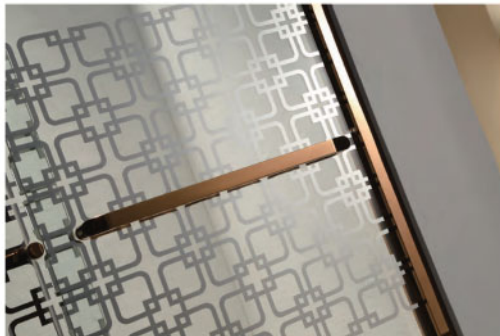

ART LIFE GRADE

The geometric rigour becomes Style

Classical tonal downy not Yang, for whole space builds a pure and elegant atmosphere. Using noble deck shower room marble material, make the bathroom present the elegant style of the eternal.